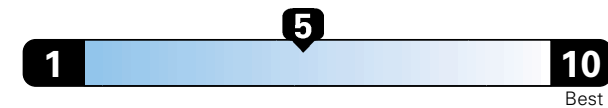

2022 MODEL YEAR

Jeep RENEGADE ALTITUDE 4X4

For more information visit: www.jeep.com
or call 1-877-IAM-JEEP

FCA US LLC

THIS VEHICLE IS MANUFACTURED TO MEET SPECIFIC UNITED STATES REQUIREMENTS. THIS VEHICLE IS NOT MANUFACTURED FOR SALE OR REGISTRATION OUTSIDE OF THE UNITED STATES.

MANUFACTURER'S SUGGESTED RETAIL PRICE OF THIS MODEL INCLUDING DEALER PREPARATION

Base Price: $29,145

JEOP RENEGADE LATITUDE 4X4
Exterior Color: Graphite Gray Exterior Paint
Interior Color: Black Interior Color
Interior: Deluxe Cloth High-Back Bucket Seats
Engine: 1.3L I4 Turbo MAir DI Engine w/ Engine Stop/Start
Transmission: 9-Speed 948TE Automatic Transmission
STANDARD EQUIPMENT (UNLESS REPLACED BY OPTIONAL EQUIPMENT)

FUNCTIONAL/SAFETY FEATURES
Advanced Multistage Front Air Bags
Supplemental Side-Curtain Front and Rear Air Bags
Supplemental Front Seat-Mounted Side Air Bags
Driver Inflatable Knee-Bolster Air Bag
Jeep Wave Membership (Retail Sales/50 States Only)
Lane-Departure Warning Plus
Forward-Collision Warning Plus
Blind-Spot and Cross-Path Detection
ParkView® Rear Back-Up Camera
Anti-Lock 4-Wheel Disc Brakes
Electric Park Brake
Electronic Stability Control
Electronic Roll Mitigation
Selec-Terrain® System
All-Speed Traction Control
Speed Control
Electric Power Steering
Remote-Start System
Capless Fuel-Fill
Daytime Running Lamp System
Hill-Start Assist
Tire Pressure Monitoring Display
Rear Window Wiper / Washer
Security Alarm